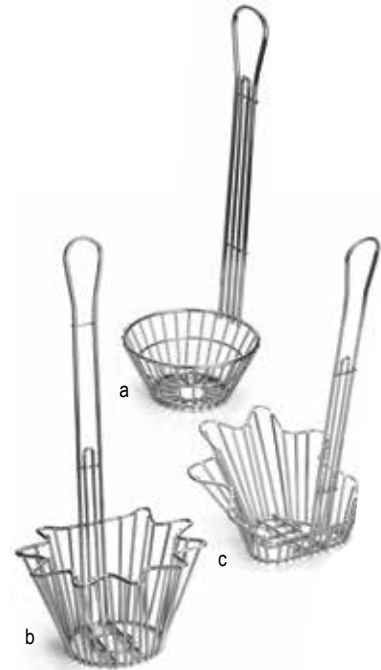

# TACO BOWL COOKWARE

## TACO SALAD BASKETS, CHROME PLATED METAL

Item #	Description	Min Order	Case Pack	Case Lbs/ Cube
a. 4039	Shell Basket, 5½" Top dia, 3" Base dia x 2½" Deep, 15" L Handle	1 ea	4 ea	3/3
b. 44080	Deep Basket, 7½" Top dia, 4¼" Base dia x 5" Deep, 18" L Handle	1 ea	4 ea	7/8
c. 44060	Sloped Basket, 8½" Front to Back, 8" at Widest Point, 5" Deep at Front, 1½" Deep at Back, 17¾" L Handle	1 ea	4 ea	7/9

## BEAN MASHERS, CHROME PLATED METAL

Black cool-to-touch vinyl handles.

Item #	Description	Min Order	Case Pack	Case Lbs/ Cube
2455	Square Face, 6 x 6 x 24"	1 ea	4 ea	8/1.1
3155	Square Face, 6 x 6 x 31"	1 ea	4 ea	9/1.3

## PREP RAIL OR TRAY, CHROME PLATED METAL

Item #	Description	Min Order	Case Pack	Case Lbs/ Cube
a. 4040	Taco/French Fry Rail, 23¼" (Holds 12 - 6" Taco Shells)	1 ea	2 ea	6/6
b. 937	Taco/Hot Dog Prep Tray, 18¼ x 4 x 2¼" Tray (Holds up to 6 or 7)	1 ea	24 ea	48/4.2