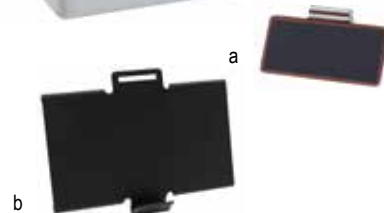

Item #	Description	Min Order	Case Pack	Case Lbs/ Cube
a. 1908	8" Chrome Plated, Flat Bottom	1 ea	20 ea	6/2
1912	12" Chrome Plated, Flat Bottom	1 ea	20 ea	7/3
1918	18" Chrome Plated, Flat Bottom	1 ea	20 ea	9/4
b. BK1908	8" Black, Flat Bottom	1 ea	12 ea	4/1
BK1912	12" Black, Flat Bottom	1 ea	12 ea	5/2
BK1915	15" Black, Flat Bottom	1 ea	12 ea	7/3
BK1918	18" Black, Flat Bottom	1 ea	12 ea	7/4

BLACK POWDER COATED METAL

Features easy open thumb clip.

Item #	Description	Min Order	Case Pack	Case Lbs/ Cube
a. BKC2202	2" Metal Card & Number Holder Stand with Clip	1 ea	12 ea	2/0.1
BKC2206	6" Metal Card & Number Holder Stand with Clip	1 ea	12 ea	2/0.1
b. BKC2208	8" Metal Card & Number Holder Stand with Clip	1 ea	12 ea	3/0.2
BKC2212	12" Metal Card & Number Holder Stand with Clip	1 ea	12 ea	3/0.3

STAINLESS STEEL TAGS

Wipe clean with damp cloth.

Item #	Description	Min Order	Case Pack	Case Lbs/ Cube
a. CBTSS3	Stainless Steel Tag with Chalkboard, 3 x 1 1/4" (6 per pack) Chalk Not Included	1 pk	12 pk	4/1
b. 40001	Hanging Buffet Tag / Card Holder, Black Powder Coated, 3 3/4 x 2 3/4 x 1/2"	1 ea	12 ea	2/1