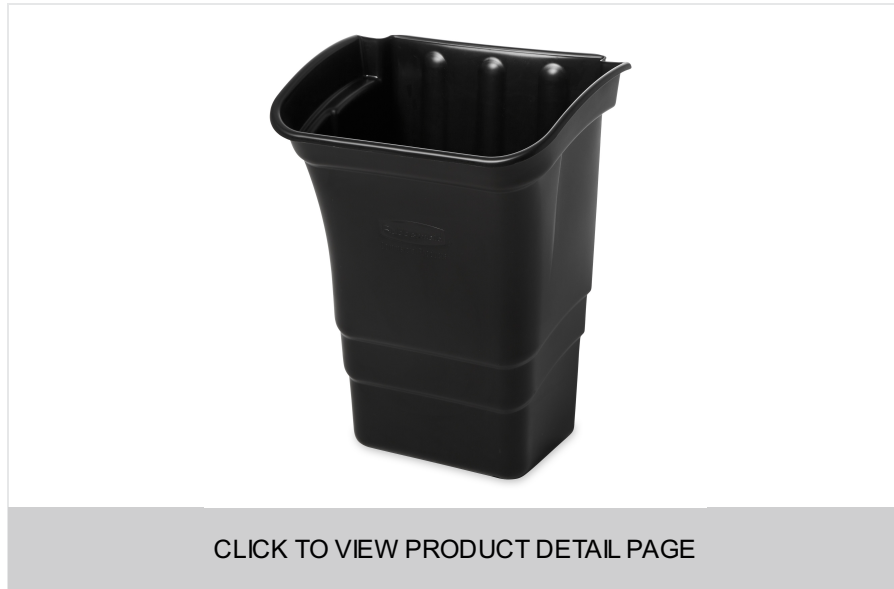

REFUSE BIN, 8 GAL, BLACK

SKU: FG335388BLA

REFUSE BIN, 8 GAL, BLACK

Rubbermaid Commercial Products Refuse Bin is a lipped bin designed to rest on the edge of a service cart. The bin provides a convenient storage area to stow away waste while on the move.

FEATURES & BENEFITS

REFUSE BIN, 8 GAL, BLACK

SKU: FG335388BLA

SPECIFICATIONS

| | U.S. | Metric |
|--------------------|----------------|----------|
| Product Length | 12.00 in | 30.48 cm |
| Product Width | 17.00 in | 43.18 cm |
| Product Height | 22.00 in | 55.88 cm |
| Product Weight | 9.00 lb | 4.08 kg |
| Case Pack Quantity | 2 | |
| Color | Black | |
| UPC | 00086876162844 | |