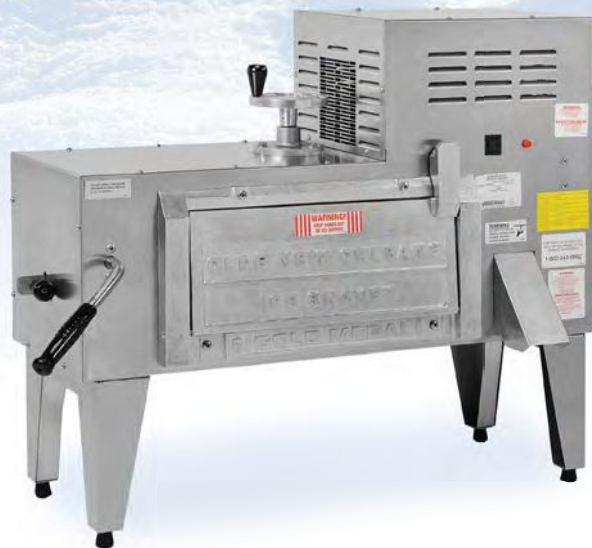

## BluBear™ Ice Shaver

#2747-00-000

Create a new shave ice experience with BluBear™! This innovative machine gives you the power to shave ice to a fine snow texture, perfect for maximum flavor.

### Features include:

- Variable shave settings – coarse chunks to fine flakes
- Convenient foot pedal for hands-free operation
- A user-friendly, easy-to-operate, and easy-to-clean design

Available #2748-00-000 Maxim-Icer accessory to extend shaving time without reloading (sold separately)

**Ideal for:** Amusement Parks, Festivals, Carnivals, Arenas, Restaurants, Bars, and Concession Stands

|                                      |                         |
|--------------------------------------|-------------------------|
| <b>Style:</b> BluBear Ice Shaver     | <b>Watts:</b> 840       |
| <b>WxDxH:</b> 12.75" x 15.5" x 18.5" | <b>Plug:</b> NEMA 5-15P |
| <b>Metric (cm):</b> 32.4 x 39.4 x 47 | <b>Voltage:</b> 120     |

## Olde New Orleans Block Shaver

#1087

- Includes drain pan & ice block mold
- All stainless steel construction
- Designed for high-volume users – great for amusement parks
- Will hold a large 6-12 lb block of ice
- Door interlock switch
- Overload protection switch
- Improved shaver head/housing design – smaller & lighter for less drive system wear
- Redesigned belt tensioner to minimize belt slippage and increase belt life
- Cooling fan ensures motor stays in operating temperature for maximum efficiency
- Also available: #1087DC battery version – battery not included