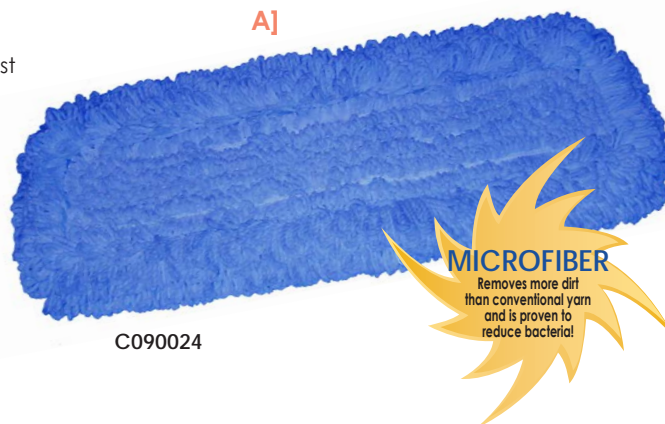

MICROFIBER DUST MOPS

A] MICROLOOPED DUST MOP

This mop will pick up twice as much dirt as a 100% cotton cut-end dust mop. Can be used as a wax application mop. Fits any standard dust mop frame. Launder hundreds of times.

Item #	Size	Backing	Yarn Type	Color	Case Pack
C090018	18"	Canvas	Microfiber	Blue	12
C090024	24"	Canvas	Microfiber	Blue	12
C090036	36"	Canvas	Microfiber	Blue	12
C090048	48"	Canvas	Microfiber	Blue	6

C090024

DUST MOP HANDLES & FRAMES

We offer both free-swiveling and rigid handle position dust mop handles. Our frames are available in sizes ranging from 18 to 72 inches. Use with our wide variety of dust mops to suit any needs.

DUST MOPS HANDLES

B] SWIVEL SNAP™ HANDLES

The regular Swivel Snap handle features 180° swivel action or rigid position and spring clip. Shafts are available in wood, fiberglass, and vinyl-coated steel.

Item #	Shaft Dimensions	Handle Type	Color	Case Pack
C801060	15/16" x 60"	Wood	Natural	12
C801260	1" x 60"	Fiberglass	Yellow	12
C801360	1" x 60"	Vinyl-Coated Steel	Black	12