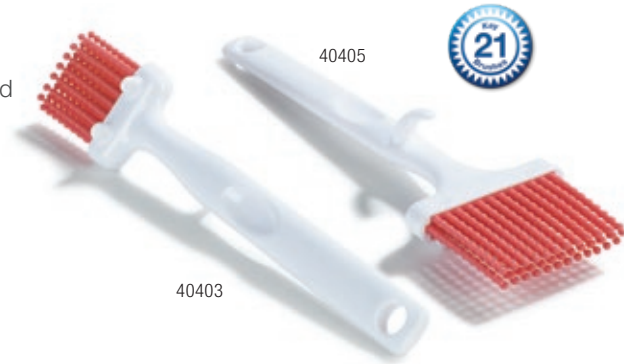

# SPARTA® PASTRY & BASTING BRUSHES

## Galaxy™ Pastry Brushes

- Bristles are epoxy-set to prevent bacteria harboring air pockets
- One piece plastic handles are easy to clean
- Available with soft flagged nylon bristles
- Select brushes also available with blue nylon bristles for added contrast in working with white frostings or other white foods

## Silicone Basting Brush

- Dishwasher safe
- Unique bristle design carries and spreads liquid better than ordinary Silicone basting brushes
- Withstands temperatures up to 500°F
- Convenient molded-in hanging hook grabs pan edges to keep brush from sliding in
- Stain and odor resistant