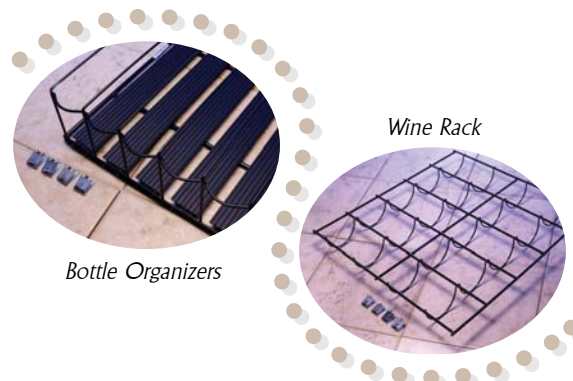

All dimensions rounded up to the nearest 1/8"

TBB-2-S

TBB-3G-S  
(shown with optional organizers)

TBB-4-S

Bottle Organizers

Wine Rack

## FEATURES/BENEFITS

- Oversized, **environmentally friendly (134A) forced-air refrigeration system** maintains cold **33°F to 38°F** product temperatures.
- **Stainless steel exterior and countertop** for those who appreciate the value of stainless.
- Interior - **300 series stainless steel floor** with 1/2" lip & heavy galvanized steel walls.
- Interior - NSF approved for pre-packaged and bottled goods.
- Bright **fluorescent interior lighting** for excellent visibility.
- Versatile flat top slides easily under bar or can be used as a counter/storage space.
- 10 mil thick, **heavy duty, black PVC coated wire shelving** - two per door.
- Foamed-in-place, **high density polyurethane insulation** (CFC free).
- Door locks - standard. (excluding TBB-2G-S).
- Recessed handles on solid door models.
- Air vents on side to maximize flow of fresh air through condenser.
- Self-contained system.
- Simple plug-in installation.
- Optional wine racks, wine or beer organizers available.
- Available with optional legs or 2<sup>1</sup>/<sub>2</sub>" or 4" diameter castors.