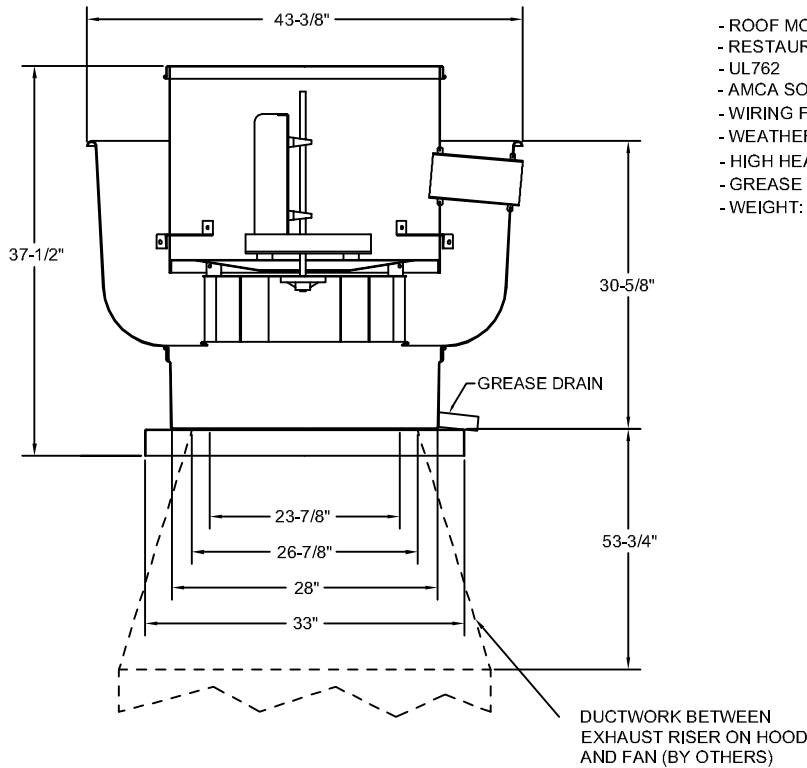

BDU246063 UPBLAST EXHAUST FAN

- ROOF MOUNTED FAN
- RESTAURANT MODEL
- UL762
- AMCA SOUND AND AIR CERTIFIED
- WIRING FROM MOTOR TO DISCONNECT SWITCH
- WEATHERPROOF DISCONNECT
- HIGH HEAT OPERATION 300°F (149°C)
- GREASE CLASSIFICATION TESTING
- WEIGHT: 270 LBS

ROOF CURB/FLASHING

PERFORMANCE DATA							
FAN MODEL	RPM	S.P.	CFM	VOLTAGE	PHASE	AMPS	H.P.
BDU246063	850	0.5"	6063	220	1	12.5	2.0

3 PHASE & 115V ARE AVAILABLE

PITCHED CURBS ARE AVAILABLE FOR PITCHED ROOFS.