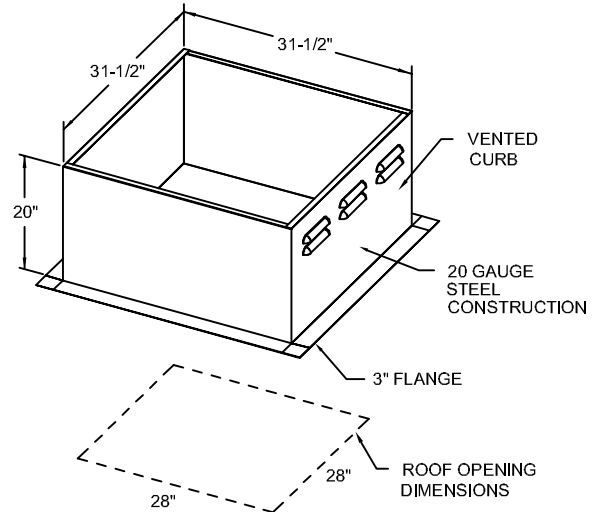

ROOF CURB/FLASHING

PERFORMANCE DATA							
FAN MODEL	RPM	S.P.	CFM	VOLTAGE	PHASE	AMPS	H.P.
BDU246063	850	0.5"	6063	220	1	12.5	2.0

3 PHASE & 115V ARE AVAILABLE

PITCHED CURBS ARE AVAILABLE FOR PITCHED ROOFS.