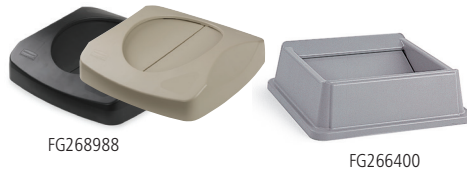

Untouchable® Containers and Tops

Versatile and tough for indoor or outdoor applications.

Available in round, half-round, and square shapes.

ADA COMPLIANT

- Durable and crack-resistant, even under tough indoor/outdoor conditions
- Compact, square profile fits in angled spaces
- Perfect for hotel lobbies, offices, restrooms, shopping malls, restaurants, and other public locations
- Drop-and-swing lid design provides easy access and quickly returns to hide refuse from public view
- Controls litter, odors, and insects

Integrated pull-through hole and can liner cinch.

FG268988

FG266400

FG356988 / FG268988

FG356988

FG354600 with FG354800 Top

FG352000 with FG362000 Top

FG792020 Combo