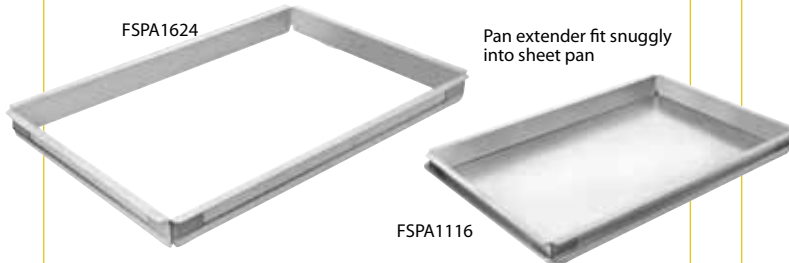

Aluminum Sheet Pan Extenders

- Increase the versatility of your sheet pans with these ultra-light and strong extenders
- Extra durable aluminum channel construction with stainless steel reinforcing corners
- Flat top edges are easy to grab and move
- Available for full, half and quarter standard size sheet pans
- 2" (5.0 cm) high.

Shipped in trilingual color merchandising box.

Silicone Mats

Silicone Bake & Work Mats

- Fits all standard full, half size and quarter size sheet pans.
- Food grade silicone over reinforced fiberglass to withstand temperatures up to 500° F (260° C).
- Naturally non-stick so no grease, fats, or oils are needed.
- Use smooth side for baking cookies, danish, and pastries.
- Safe for use in oven, freezer, and microwave.