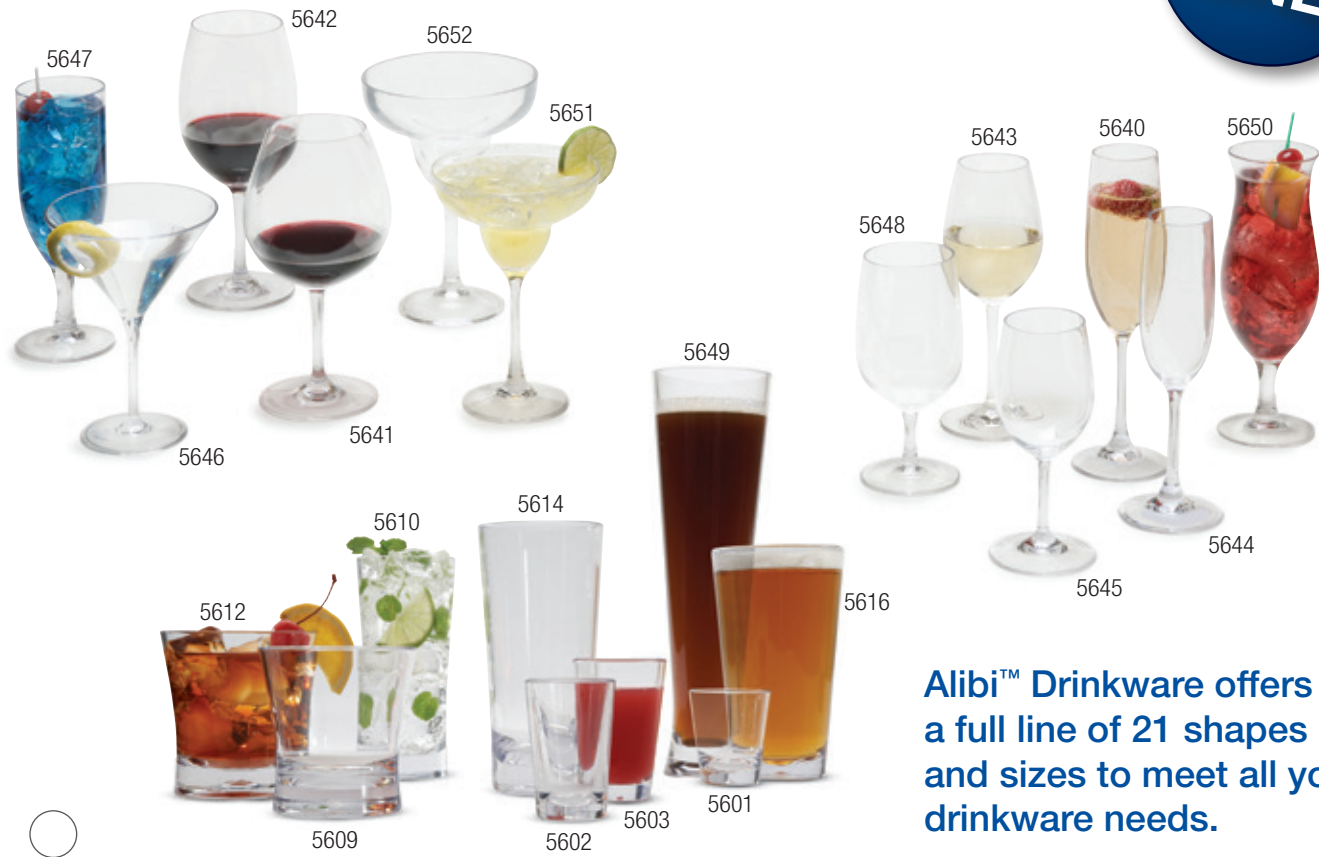

Alibi™ Drinkware

**FULL
LINE**

○
Clear(07)

Alibi™ Drinkware offers a full line of 21 shapes and sizes to meet all your drinkware needs.

Prod No	Description	Glass Rack	Color	Pack	Cs Wt/Cube	List Price
New Alibi Sizes						
5647	12 oz Cocktail	RG25-4, RW20-3	07	24 ea	8.45/1.34	6.40 ea
5648	15 oz Water	RG25-3, RW20-2	07	24 ea	8.00/1.37	7.78 ea
5649	16 oz Pilsner	RG25-5, RW20-4	07	24 ea	12.74/1.70	9.09 ea
5650	16 oz Hurricane	RG25-4, RW20-3	07	24 ea	9.20/1.57	7.47 ea
5651	11 oz Margarita	RG9-3	07	24 ea	8.45/2.75	6.98 ea
5652	16 oz Margarita, Grande	RG9-3	07	24 ea	15.90/3.65	10.31 ea
Alibi Drinkware						
5601	1.5 oz Shot	RG49	07	24 ea	2.46/0.12	1.69 ea
5602	2 oz Shooter	RG49	07	24 ea	1.64/0.09	1.69 ea
5603	3 oz Shooter/Mini Dessert	RG36	07	24 ea	2.09/0.12	1.82 ea
5609	9 oz Rocks/Juice	RW20	07	24 ea	5.60/0.48	3.13 ea
5610	10 oz Hi-Ball	RW30-1	07	24 ea	6.50/0.58	3.27 ea
5612	12 oz Double Old Fashioned	RG16-1	07	24 ea	7.92/0.62	4.11 ea
5614	14 oz Beverage	RG25-2	07	24 ea	8.38/0.75	4.58 ea
5616	16 oz Pint/Mixing	RW20-1	07	24 ea	10.50/0.56	4.82 ea
5644	6 oz Champagne Flute	RW30-3	07	24 ea	5.06/1.20	6.76 ea
5640	8 oz Champagne Flute	RE25-5	07	24 ea	3.75/1.46	7.49 ea
5645	8 oz White Wine	RW30-2	07	24 ea	4.64/0.94	7.24 ea
5643	11 oz White Wine	RG16-4	07	24 ea	4.23/1.51	7.96 ea
5642	20 oz Red Wine	RG16-4	07	24 ea	5.87/2.20	9.67 ea
5641	22 oz Balloon	RG16-4	07	24 ea	5.45/2.32	9.67 ea
5646	9 oz Martini	RG9-3	07	24 ea	6.55/2.37	6.76 ea